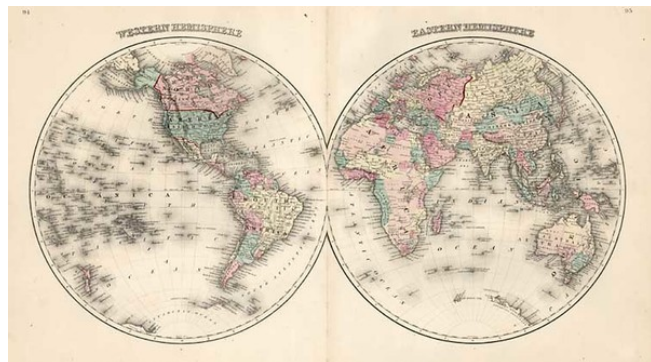

## Western Hemisphere [and] Eastern Hemisphere

**Stock#:** 8684  
**Map Maker:** Lloyd  
**Date:** 1873  
**Place:** New York  
**Color:** Hand Colored  
**Condition:** VG+  
**Size:** 26 x 14 inches  
**Price:** SOLD

### Description:

Large format double hemisphere world map, colored by countries. Includes partial Antarctic Coast. Excellent detail. From HH Lloyd's atlas of the United States, which never reached separate publication, but which was used by Warner & Beers as a Supplement to their state and county atlases.