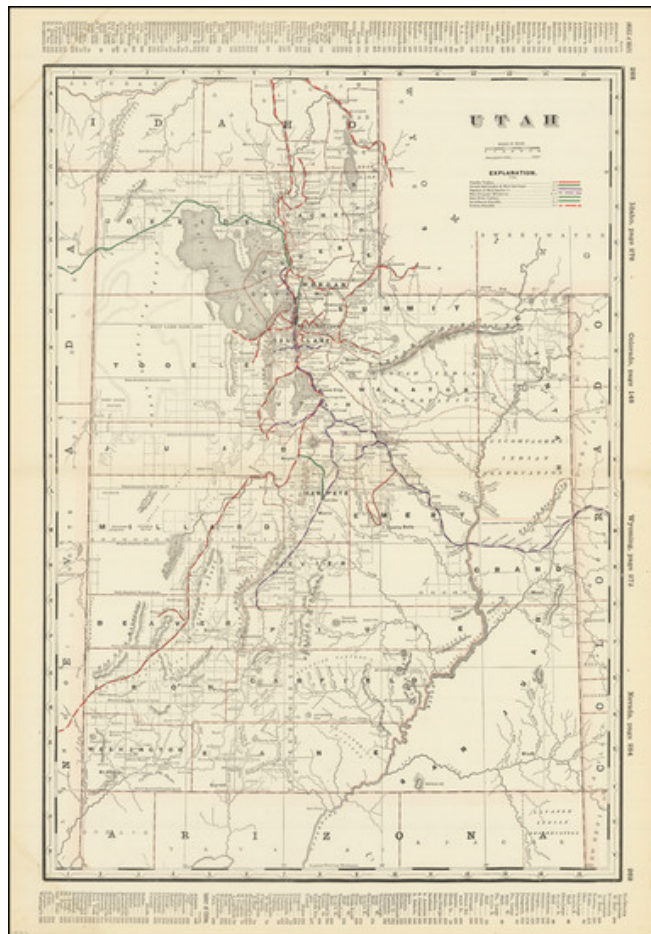

Barry Lawrence Ruderman Antique Maps Inc.

7407 La Jolla Boulevard
La Jolla, CA 92037

www.raremaps.com

(858) 551-8500
blr@raremaps.com

Utah

Stock#: 86693
Map Maker: Cram
Date: 1892
Place: Chicago
Color: Outline Color
Condition: VG+
Size: 16 x 24 inches
Price: \$ 145.00

Description:

Detailed railroad map of Utah, showing counties, railroad lines, towns, mines, rivers, township surveys, lakes, mountains, creeks, waterfalls, and a host of other information.

From Cram's very scarce Standard American Railway Atlas.