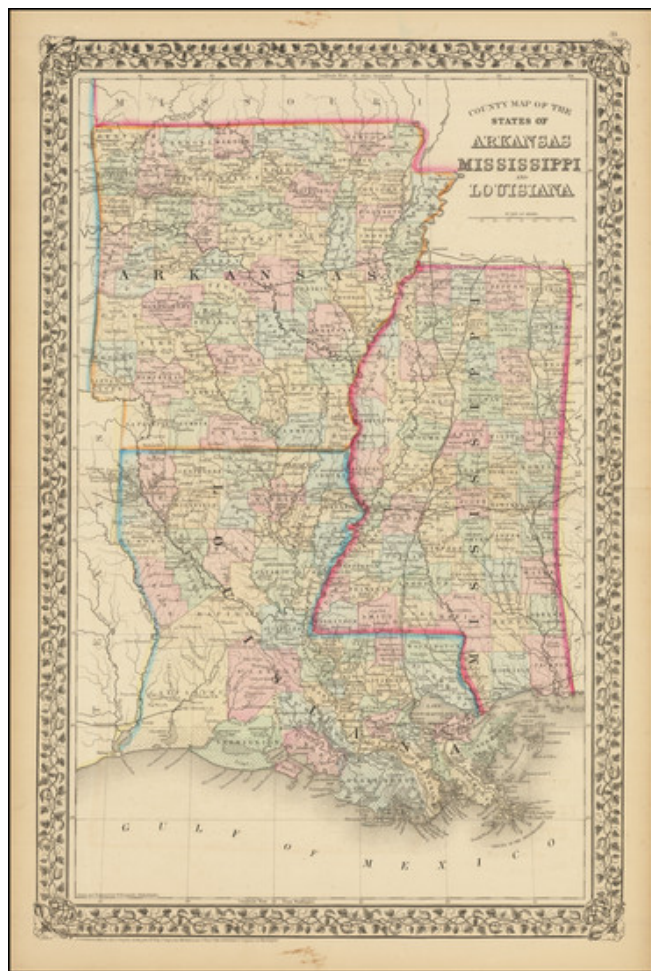

Barry Lawrence Ruderman Antique Maps Inc.

7407 La Jolla Boulevard
La Jolla, CA 92037

www.raremaps.com

(858) 551-8500
blr@raremaps.com

County Map of the States of Arkansas, Mississippi, and Louisiana

Stock#: 86680
Map Maker: Mitchell Jr.
Date: 1871
Place: Philadelphia
Color: Hand Colored
Condition: VG+
Size: 14 x 21 inches
Price: \$ 145.00

Description:

Attractive double page map, colored by counties. Shows towns, roads, railroads and rivers, etc.

Detailed Condition: