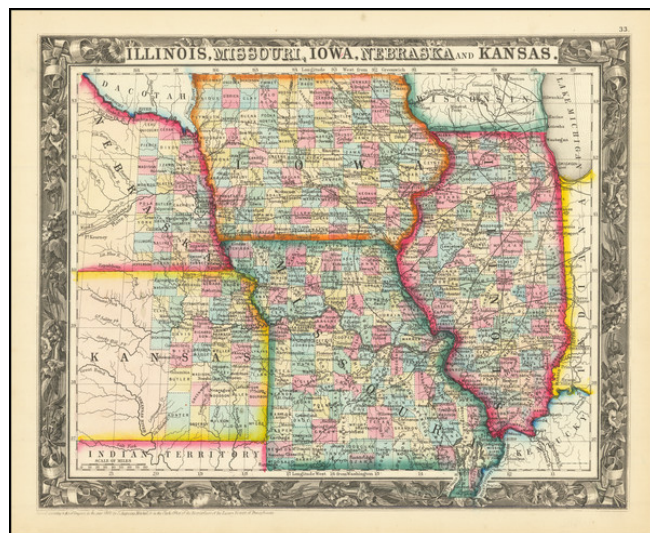

Barry Lawrence Ruderman Antique Maps Inc.

7407 La Jolla Boulevard
La Jolla, CA 92037

www.raremaps.com

(858) 551-8500
blr@raremaps.com

Illinois, Missouri, Iowa, Nebraska and Kansas

Stock#: 86645
Map Maker: Mitchell Jr.
Date: 1860
Place: Philadelphia
Color: Hand Colored
Condition: VG+
Size: 13.5 x 10.5 inches
Price: \$ 145.00

Description:

Rare map of the Midwest and part of the Plains region, which appeared in the first edition of SA Mitchell Jr's New General Atlas.

The map is colored by counties and shows towns, rivers, railroads, lakes, forts and other details.