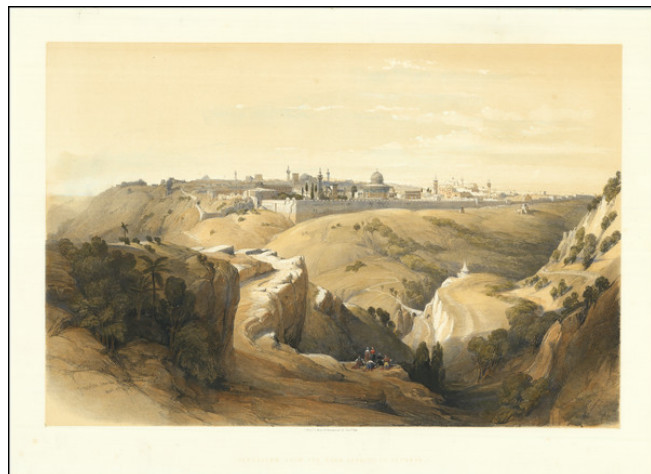

## Jerusalem From The Road Leading To Bethany

**Stock#:** 86430  
**Map Maker:** Roberts  
**Date:** 1841  
**Place:** London  
**Color:** Hand Colored  
**Condition:** VG+  
**Size:** 19.5 x 14 inches  
**Price:** \$ 1,300.00

### Description:

Fine view of Jerusalem From the Mount of Olives, based upon an original drawing of David Roberts from 1839.

David Roberts (1796 - 1864) was a Scottish painter, who is best known for his remarkable series of lithographic images of Egypt and the Near East, which he created from sketches created between 1838 and 1840.