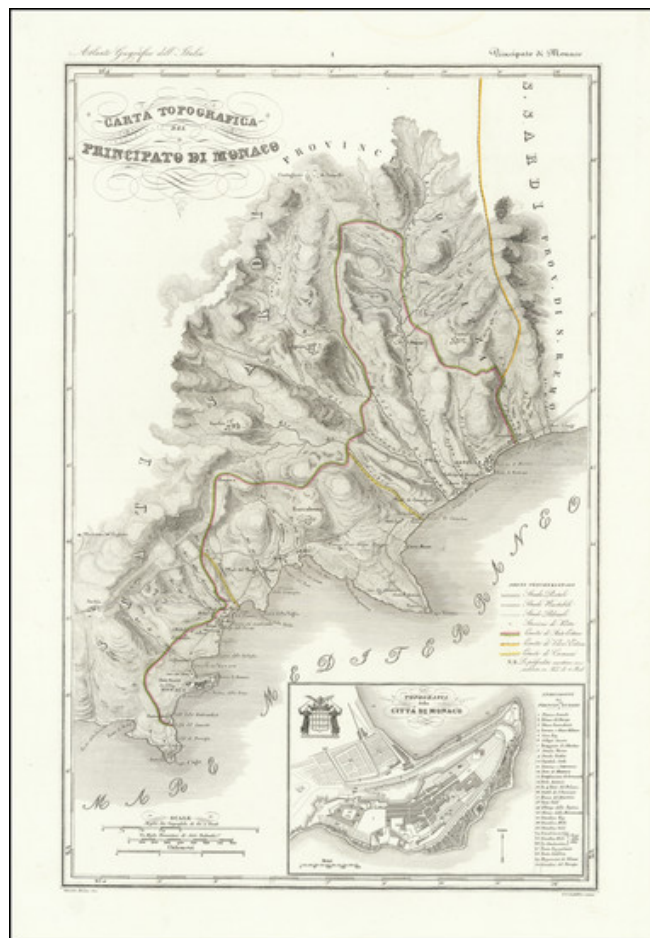

Barry Lawrence Ruderman Antique Maps Inc.

7407 La Jolla Boulevard
La Jolla, CA 92037

www.raremaps.com

(858) 551-8500
blr@raremaps.com

[Monaco] Carta Topografica del Principato di Monaco

Stock#: 86346
Map Maker: Zuccagni-Orlandin
Date: 1844 - 1845
Place: Florence
Color: Outline Color
Condition: VG+
Size: 13.25 x 20.5 inches
Price: \$ 245.00

Description:

A detailed map of Monaco, with an inset of the city with a 30-point key, published in Attilio Zuccagni-Orlandini's *Atlante Geografico Degli Stati Italiani*.

This example comes from the first state, before the addition of the railway.