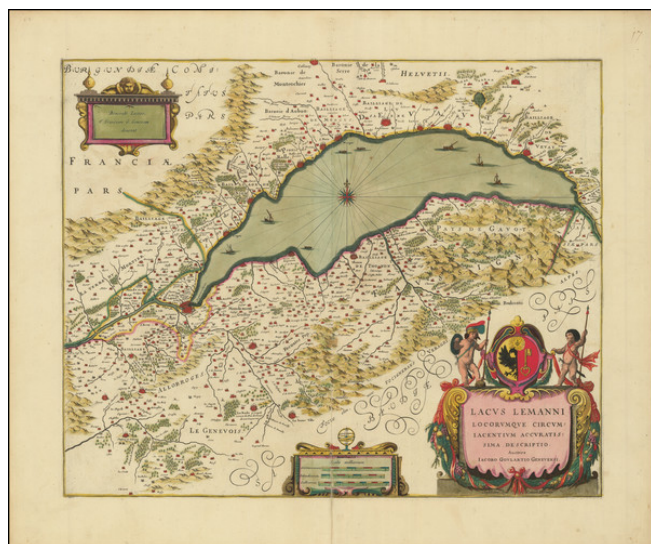

**Barry Lawrence Ruderman
Antique Maps Inc.**

7407 La Jolla Boulevard
La Jolla, CA 92037

www.raremaps.com

(858) 551-8500
blr@raremaps.com

**(Lake Geneva) Lacus Lemanni Locorumque Circumiacentium Accuratissima Descriptio
Auctore Iacobo Goulartio Genevensi**

Stock#: 86122
Map Maker: Jansson
Date: 1640
Place: Amsterdam
Color: Hand Colored
Condition: VG+
Size: 20 x 16 inches
Price: \$ 495.00

Description:

Handsome full original hand-color example of Jan Jansson's map of the Lake Geneva region.

The map is based upon the work of Jacob Goulart.

Detailed Condition:

Original hand-color in full.