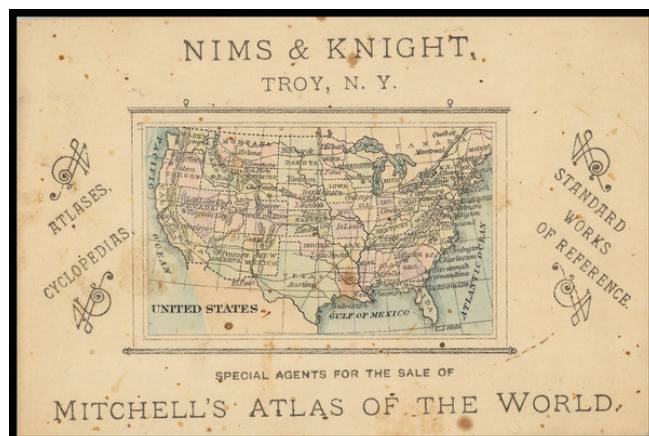

**Barry Lawrence Ruderman
Antique Maps Inc.**

7407 La Jolla Boulevard
La Jolla, CA 92037

www.raremaps.com

(858) 551-8500
blr@raremaps.com

(Map Trade Card) Nims & Knight, Special Agents for the Sale of Mitchell's Atlas of the World.

Stock#: 86062
Map Maker: Nims & Knight
Date: 1880 circa
Place: New York
Color: Hand Colored
Condition: VG
Size: 4 x 3 inches (including text)
Price: \$ 245.00

Description:

Wonderful little trade card for Nims & Knight, booksellers of Troy New York, promoting their exclusive agency to sell Mitchell's *Atlas of the World*.

The map of the United States features a joined Dakota Territory (therefore before 1889).

Detailed Condition:

Original hand-color by state and territory. Scattered staining.