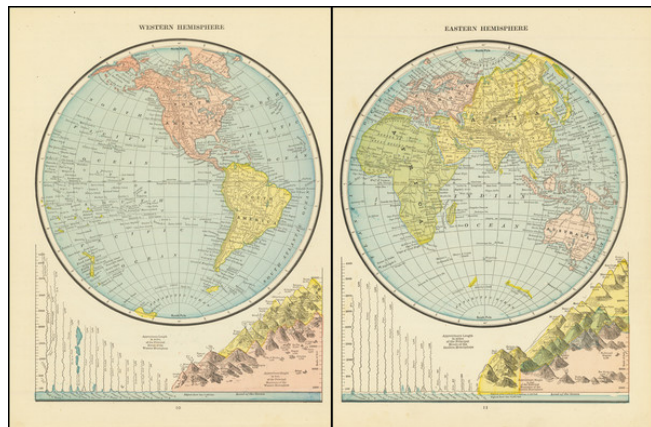

Barry Lawrence Ruderman Antique Maps Inc.

7407 La Jolla Boulevard
La Jolla, CA 92037

www.raremaps.com

(858) 551-8500
blr@raremaps.com

Western Hemisphere [and] Eastern Hemisphere

Stock#: 85988
Map Maker: Cram
Date: 1892
Place: Chicago
Color: Color
Condition: VG+
Size: 10.75 x 13.5 inches (each sheet)
Price: \$ 165.00

Description:

Detailed maps of the Eastern Hemisphere and Western Hemisphere, with a classic rivers and mountains chart below.

Detailed Condition: