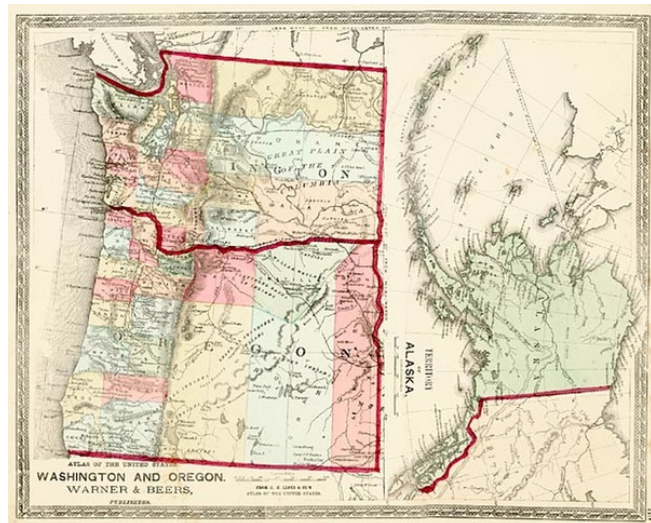

Barry Lawrence Ruderman Antique Maps Inc.

7407 La Jolla Boulevard
La Jolla, CA 92037

www.raremaps.com

(858) 551-8500
blr@raremaps.com

Territory of Alaska [with] Washington & Oregon

Stock#: 8583
Map Maker: Lloyd
Date: 1873
Place: Chicago
Color: Hand Colored
Condition: VG
Size: 16 x 12 inches
Price: SOLD

Description:

An unusual two map format, with an early territorial Alaska shown above a highly detailed Washington and Oregon, colored by counties and showing early railroads, Indian Tribes, mountains, rivers, etc.