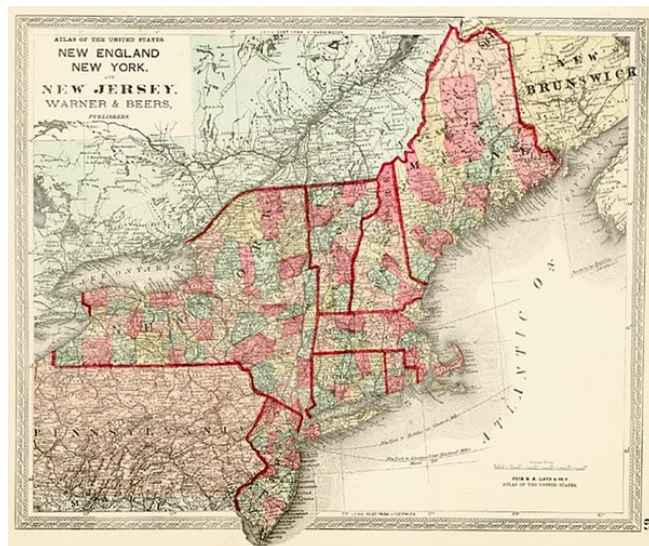

## New England, New York and New Jersey

**Stock#:** 8582  
**Map Maker:** Lloyd  
**Date:** 1872  
**Place:** New York  
**Color:** Hand Colored  
**Condition:** VG+  
**Size:** 16 x 13 inches  
**Price:** SOLD

### Description:

Attractive and detailed map, colored by counties and showing towns, rivers, railroads, lakes, mountains, roads, etc. Very striking image. HH Lloyd's Atlas of the United States was never issued as a separate Atlas. Its only appearance is as a supplement to County and State atlases published by Warner & Beers.