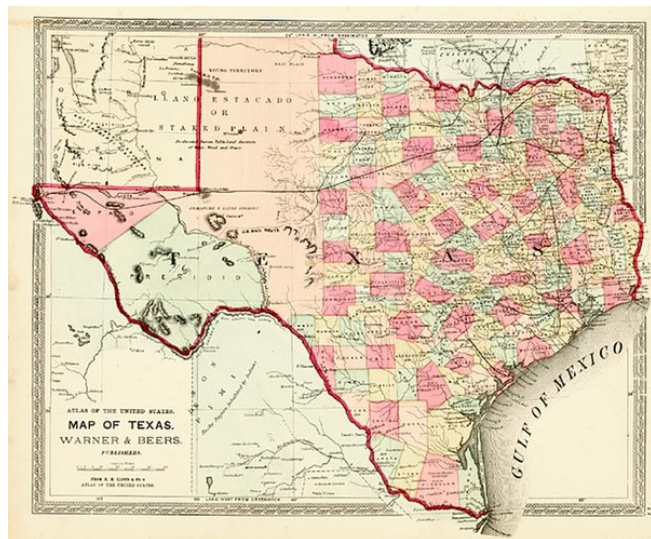

## Map of Texas

**Stock#:** 8579  
**Map Maker:** Lloyd  
**Date:** 1872  
**Place:** New York  
**Color:** Hand Colored  
**Condition:** VG+  
**Size:** 16 x 13 inches  
**Price:** SOLD

### Description:

Wonderful map of Texas, colored by counties, and showing the wide open expanses of Western Texas, prior to detailed exploration. A massive Young Territory still is shown in the Llano Estacado or Staked Plains. Presidio and El Paso Counties are also still very oversized. Several early roads and Wagon Routes are shown, along with railroads, rivers, lakes, forts, Indians and the U.S. Mail Route. An excellent and surprisingly scarce early map. HH Lloyd's Atlas of the United States was never issued as a separate Atlas. Its only appearance is as a supplement to County and State atlases published by Warner & Beers.