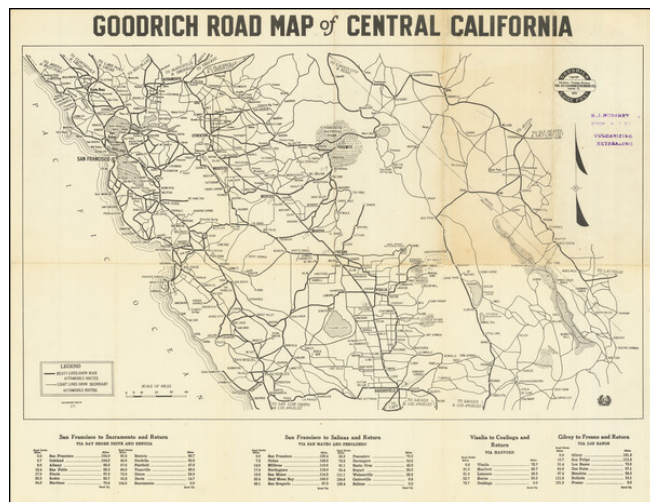

Barry Lawrence Ruderman Antique Maps Inc.

7407 La Jolla Boulevard
La Jolla, CA 92037

www.raremaps.com

(858) 551-8500
blr@raremaps.com

Goodrich Road Map of Central California

Stock#: 85698
Map Maker: Beck
Date: 1919 circa
Place: Akron, Ohio
Color: Uncolored
Condition: Good
Size: 22 x 17.5 inches
Price: \$ 375.00

Description:

A Rare Early California Road Map

Rare early California Road map, published by B.F. Goodrich Rubber Company of Akron, Ohio.

The map extends from Morro Bay and Bakersfield in the south to Healdsburg and Sacramento in the north, and east into Nevada

Includes a tables of distances in lower margin. Distances from Los Angeles have been added in pencil.

The map copyright is held by Raymond Beck, who seems to hold the copyright on a number of Goodrich maps from this period.

Rarity

The map is not listed in OCLC. We note a copy at Stanford.

Detailed Condition:

Discoloration along one panel.