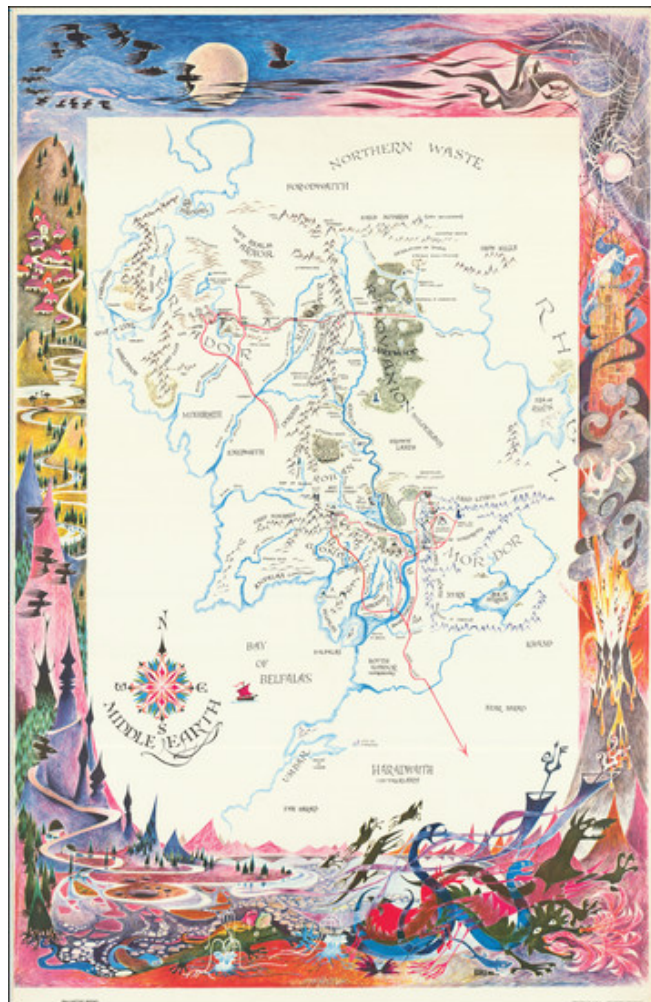

Barry Lawrence Ruderman Antique Maps Inc.

7407 La Jolla Boulevard
La Jolla, CA 92037

www.raremaps.com

(858) 551-8500
blr@raremaps.com

Middle Earth

Stock#: 85604
Map Maker: Remington
Date: 1969
Place: New York
Color: Color
Condition: VG+
Size: 23.75 x 36.25 inches
Price: SOLD

Description:

Fantastic 1969 fantasy poster map of Middle Earth, one of the rarest and most iconic of the Middle Earth posters. The map poster was drawn by Barbara Remington for Ballantine Books for their first American edition of J.R.R. Tolkien's *The Lord of the Rings*.

The rendering of Middle Earth is surrounded by a fantastical, colorful border, very redolent of the graphic design of the late 1960s. Remington apparently was not allowed a copy of the trilogy by Ballantine, and so she had to complete her work with only a sketchy understanding of the books' content. As a result, Tolkien was confused by the lions and pumpkins in trees that appeared in some of the cover art. Indeed, on this map, the border illustrations are certainly evocative, but not necessarily of the content of the books

The map appears in a "\$1.49" and a "\$3.00" variant. The consensus is that the more expensive variant came after the less expensive variant. Making the present version the earliest.

Interestingly, Barbara "Brem" Remington was also the illustrator for [this map of Central City, Colorado](#). Remington was born in Minnesota in 1929, and she passed away on January 23, 2020. She was an American commercial artist and illustrator. In addition to this poster for Ballantine Books, she also did the cover art for the first American edition of Tolkien's *Lord of the Rings*.