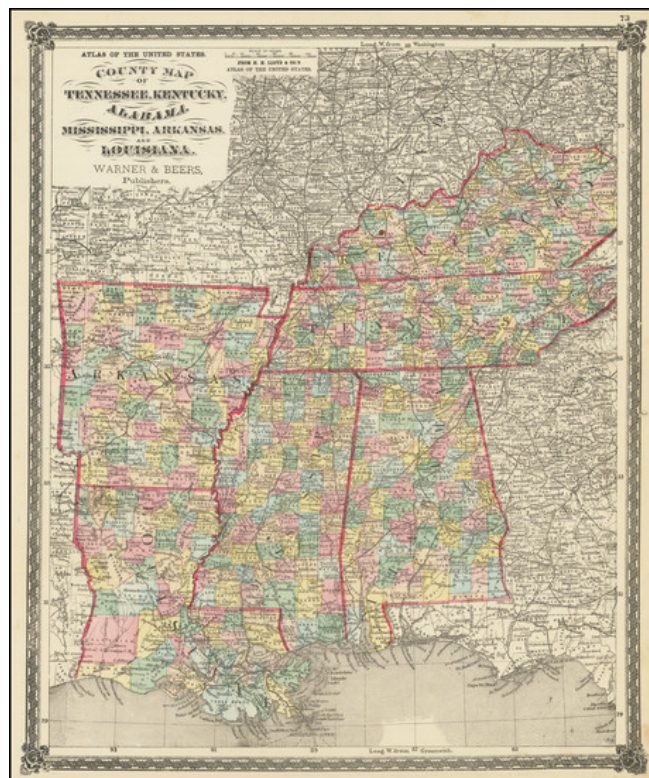

Barry Lawrence Ruderman Antique Maps Inc.

7407 La Jolla Boulevard
La Jolla, CA 92037

www.raremaps.com

(858) 551-8500
blr@raremaps.com

County Map of Tennessee, Kentucky, Alabama, Mississippi, Arkansas and Louisiana

Stock#: 85512
Map Maker: Warner & Beers
Date: 1874
Place: Chicago
Color: Color
Condition: VG+
Size: 14.5 x 17.5 inches
Price: SOLD

Description:

Interesting map of the Southern States, published by Warner & Beers.

The map is colored by counties.

Detailed Condition: