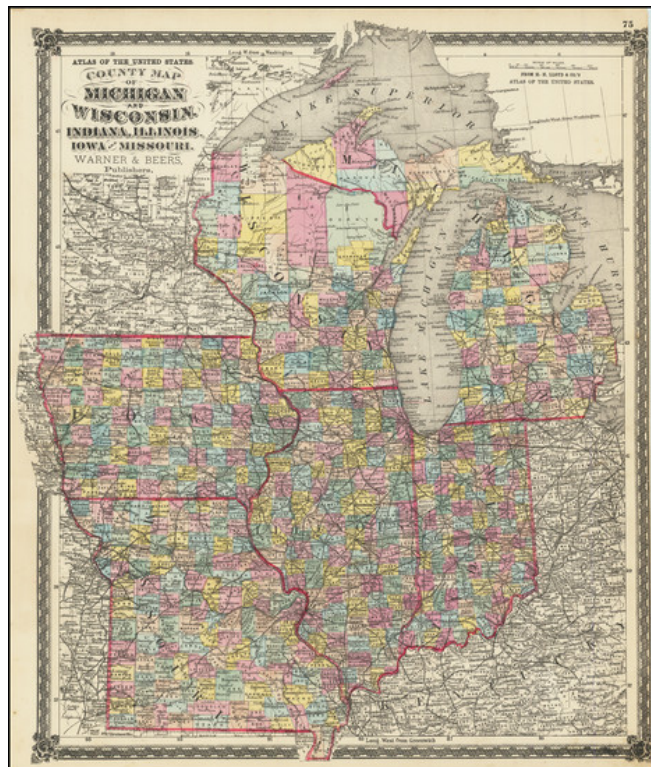

Barry Lawrence Ruderman Antique Maps Inc.

7407 La Jolla Boulevard
La Jolla, CA 92037

www.raremaps.com

(858) 551-8500
blr@raremaps.com

County Map of Michigan and Wisconsin. Indiana, Illinois, Iowa and Missouri

Stock#: 85472
Map Maker: Warner & Beers / Lloyd
Date: 1874
Place: Chicago
Color: Hand Colored
Condition: VG+
Size: 15 x 17.5 inches
Price: SOLD

Description:

Scarce atlas map of the Midwest, issued by Warner & Beers in Chicago in the mid-1870s.

Detailed Condition:

Original hand-color by county. Cut close to the image at the right edge.