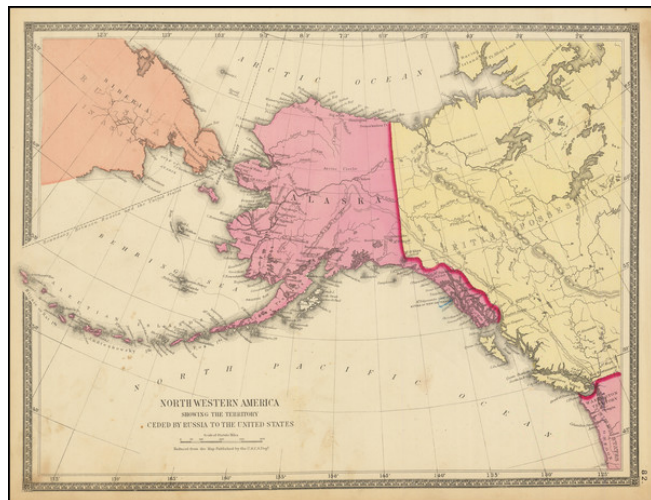

Stock#: 85052
Map Maker: Gray & Walling
Date: 1873
Place: Boston
Color: Color
Condition: VG
Size: 15.5 x 11.5 inches
Price: \$ 175.00

Description:

Early separate map of Alaska, based upon maps produced by the US Coast Survey following the acquisition of Alaska from Russia in 1867.

The map shows towns, islands, mountains, rivers, forts, English factories, and the tracks of an early voyage. One of the earliest separate maps of Alaska commercially published.

Detailed Condition: