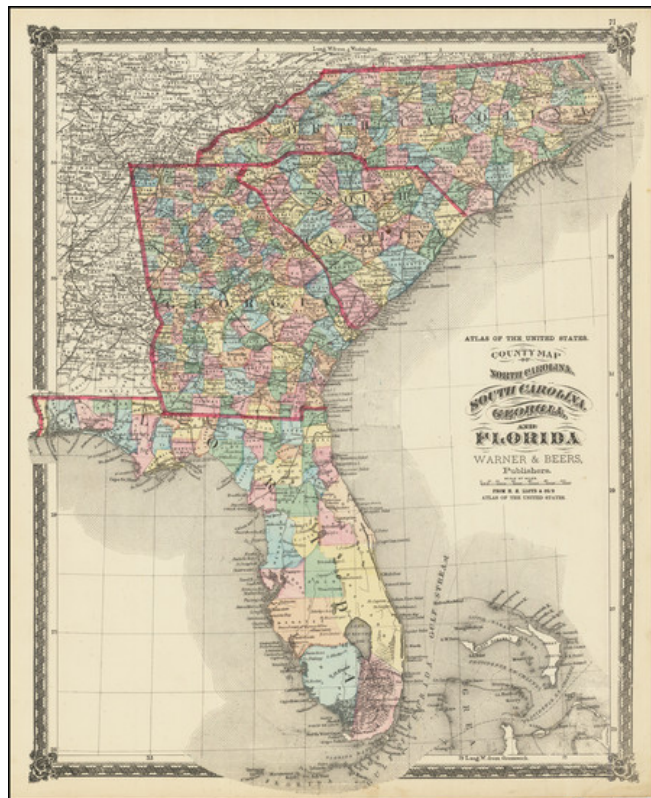

Barry Lawrence Ruderman Antique Maps Inc.

7407 La Jolla Boulevard
La Jolla, CA 92037

www.raremaps.com

(858) 551-8500
blr@raremaps.com

County Map of North Carolina, South Carolina Georgia, and Florida

Stock#: 84914
Map Maker: Lloyd / Warner & Beers
Date: 1874
Place: New York
Color: Hand Colored
Condition: VG
Size: 14.5 x 17.5 inches
Price: SOLD

Description:

Warner and Beers's scarce atlas map of the southeast, showing North and South Carolina, Georgia, Florida, and parts of adjoining states. Detail is shown down to the county level.

Railroads, cities, towns, and more are shown. Includes a decorative border.

Detailed Condition:

Original hand-color. Very scant soiling and minor tear in lower margin.