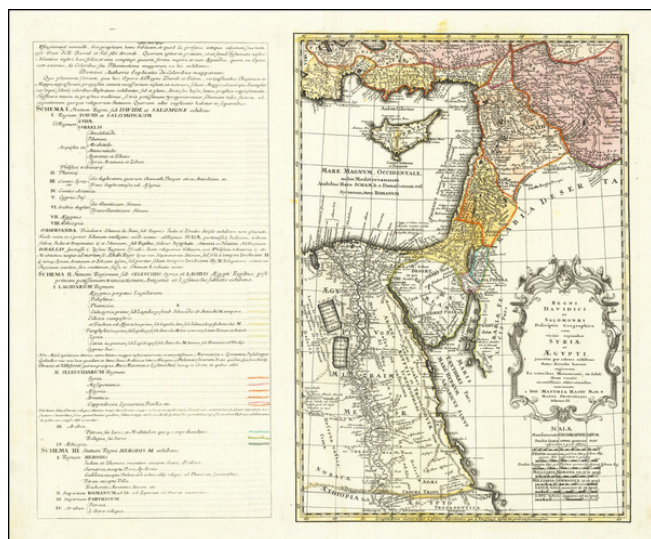

## Regni Davidici et Salomonaei Descriptio Geographica cum vicinis regionibus Syriae et Aegypti . . . Schema II

**Stock#:** 84710  
**Map Maker:** Homann  
**Date:** 1739  
**Place:** Nuremberg  
**Color:** Hand Colored  
**Condition:** VG+  
**Size:** 12.5 x 18 inches (map only)  
**Price:** \$ 345.00

#### *King Solomon's Holy Land, Syria, Egypt, etc.*

Fascinating map of the Eastern Mediterranean by noted German mathematician, astronomer, geographer and cartographer Johann Mattias Haas, devoted to the Holy Land, Syria and Egypt during the time of Kings David and Solomon.

Includes a sheet of explanatory text covering three maps.