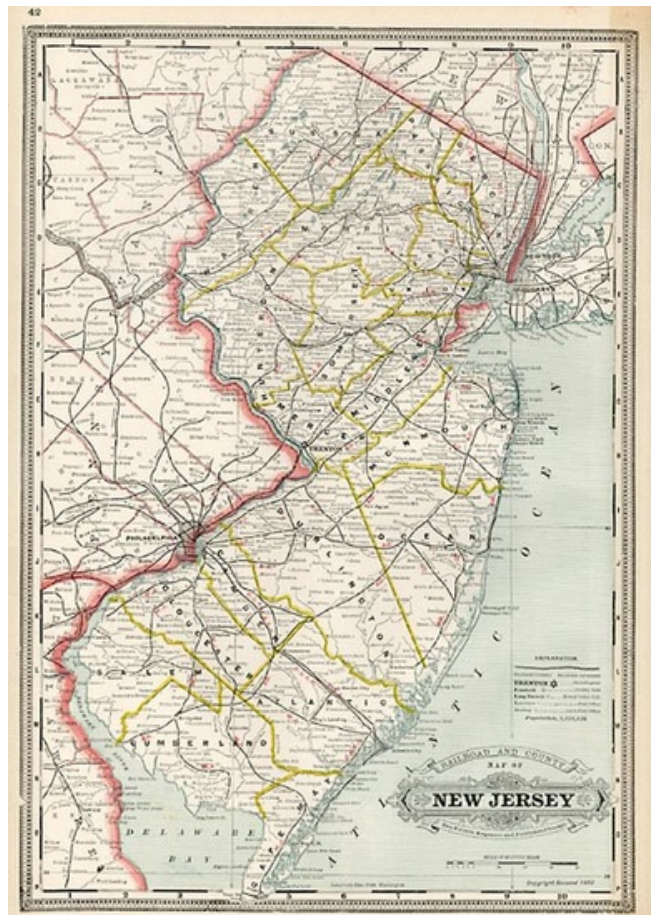

Barry Lawrence Ruderman Antique Maps Inc.

7407 La Jolla Boulevard
La Jolla, CA 92037

www.raremaps.com

(858) 551-8500
blr@raremaps.com

Railroad and County Map of New Jersey

Stock#: 8465
Map Maker: Cram
Date: 1887
Place: Chicago
Color: Color
Condition: VG+
Size: 16.5 x 12 inches
Price: SOLD

Description:

Highly detailed map, from a rare early edition of Cram's Standard American Railway Atlas. Shows counties, railroads, railway stations, township surveys, mountains, rivers, lakes, and a host of other early details. Also shows county seats, Money Order Post Offices and other commerce details. Decorative title.