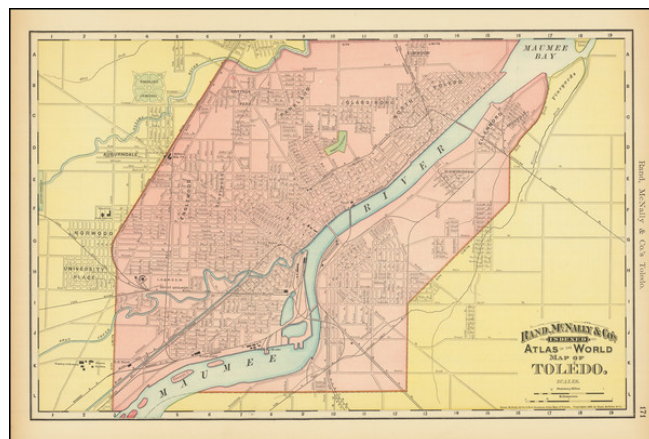

Barry Lawrence Ruderman Antique Maps Inc.

7407 La Jolla Boulevard
La Jolla, CA 92037

www.raremaps.com

(858) 551-8500
blr@raremaps.com

Map of Toledo.

Stock#: 84470
Map Maker: Rand McNally & Company
Date: 1896
Place: Chicago
Color: Color
Condition: VG+
Size: 19 x 12 inches
Price: \$ 125.00

Description:

Rand McNally and Company's detailed town plan of Toledo, Ohio.

Detailed Condition: