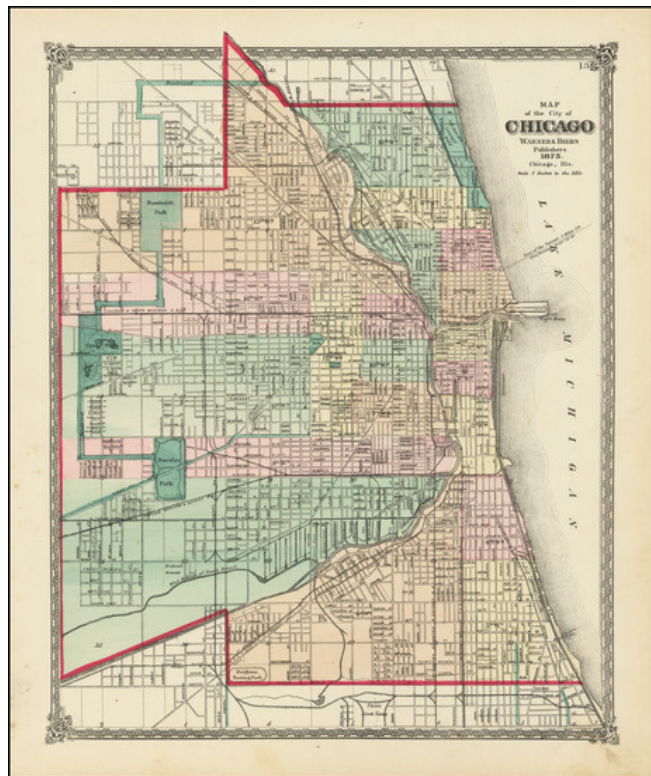

Barry Lawrence Ruderman Antique Maps Inc.

7407 La Jolla Boulevard
La Jolla, CA 92037

www.raremaps.com

(858) 551-8500
blr@raremaps.com

Map of the City of Chicago . . .

Stock#: 84391
Map Maker: Warner & Beers
Date: 1875
Place: Philadelphia
Color: Color
Condition: VG+
Size: 14 x 17 inches
Price: SOLD

Description:

Detailed map of Chicago, hand-colored by wards, and showing streets, roads, rail lines, buildings, parks, light houses, and other interesting features.

One of the best commercial atlas maps of the era. From Lloyd's scarce Atlas of the United States, which appeared only as an insert to Warner & Beers state and county atlases, and was never separately published.