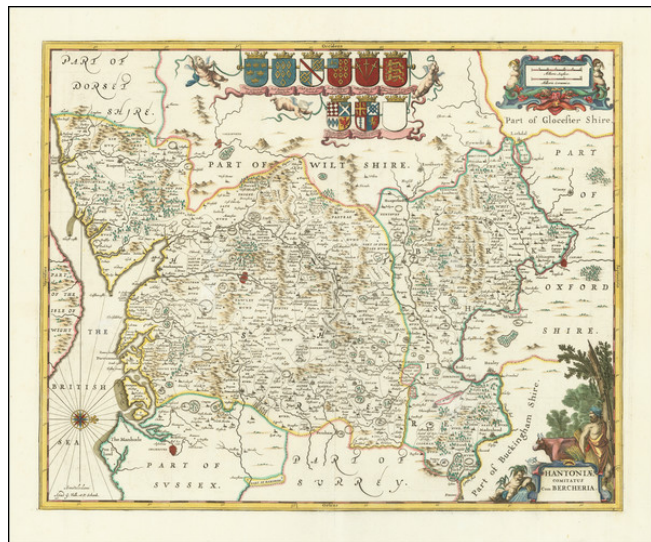

Barry Lawrence Ruderman Antique Maps Inc.

7407 La Jolla Boulevard
La Jolla, CA 92037

www.raremaps.com

(858) 551-8500
blr@raremaps.com

(Hampshire & Berkshire) Hantoniae Comitatus cum Bercheria

Stock#: 84364
Map Maker: Valk & Schenk
Date: 1690 circa
Place: Amsterdam
Color: Hand Colored
Condition: VG+
Size: 21.25 x 17.25 inches
Price: \$ 375.00

Description:

Valk and Schenk's map of southern England covering Hampshire and Berkshire, with west at the top. This nice, decorative map was published by Valk and Schenk at the end of the 17th century, and was originally engraved in circa 1636 by Jansson.

The detail on the map is nice, with forests, towns, hundreds, and more all shown. The cities shown include Southampton and Winchester. The detail extends into the neighboring counties of Dorsetshire, Wiltshire, Oxfordshire, and the Isle of Wight.

Detailed Condition:

Original hand-color in outline with later color in the decorative elements. Minor manuscript facsimile near Hambleton.