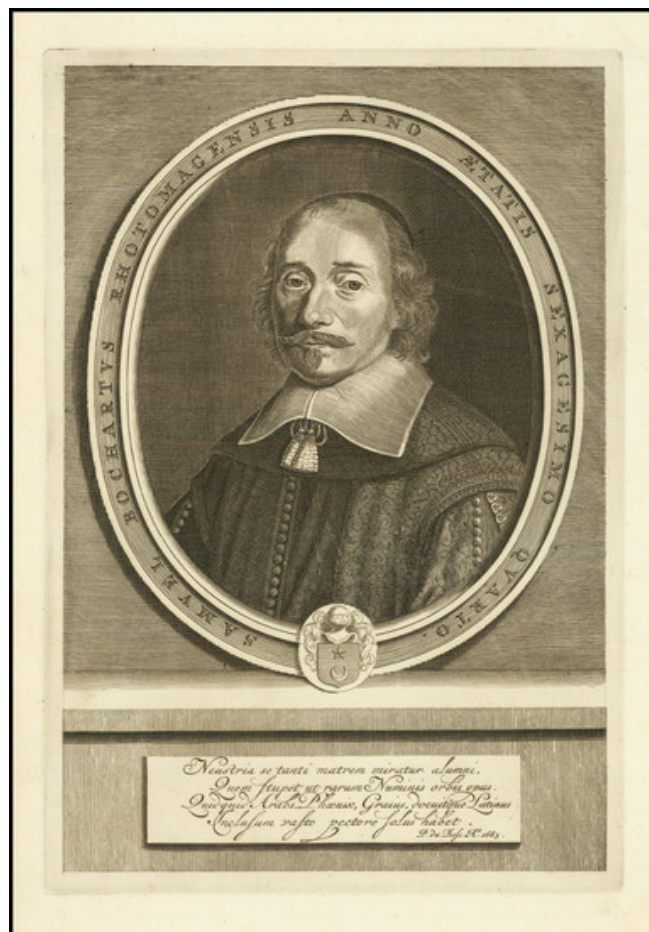

Barry Lawrence Ruderman Antique Maps Inc.

7407 La Jolla Boulevard
La Jolla, CA 92037

www.raremaps.com

(858) 551-8500
blr@raremaps.com

Samuel Bochartus Rhotomagensis Anno Aetatis Sexagesimo Quarto

Stock#: 84339
Map Maker: Du Bosc
Date: 1663
Place: n.p.
Color: Uncolored
Condition: VG+
Size: 7.5 x 11 inches
Price: \$ 145.00

Description:

Finely engraved portrait of Samuel Bochart (1599 - 1667), a French Protestant biblical scholar, a student of Thomas Erpenius and the teacher of Pierre Daniel Huet.

Bochart's two-volume *Geographia Sacra seu Phaleg et Canaan* (Caen 1646) exerted a profound influence on seventeenth-century Biblical exegesis.