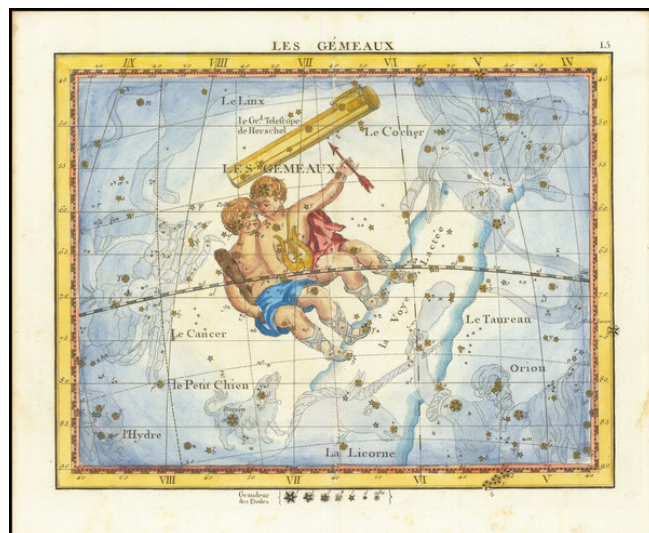

## (Gemini) Les Gemeaux

**Stock#:** 84170  
**Map Maker:** Flamsteed / Fortin  
**Date:** 1794  
**Place:** Paris  
**Color:** Hand Colored  
**Condition:** VG+  
**Size:** 9 x 7.5 inches  
**Price:** \$ 245.00

### Description:

Detailed star chart of the constellation Gemini and neighboring constellations, from Fortin's *Atlas Celeste de Flamsteed* . . . , published in Paris.

John Flamsteed was the first Astronomer Royal at the London Observatory, winning out over Edmund Halley and Isaac Newton. He made a copious and thorough study of the heavens, but refused to publish his works, despite the urgings of his colleagues, including Halley and Newton. Finally, his life's work was published posthumously in 1728, in what is now an extremely scarce to rare work.

This later French edition was a tremendous success and is perhaps the most popular French language Celestial Atlas of the 18th Century.