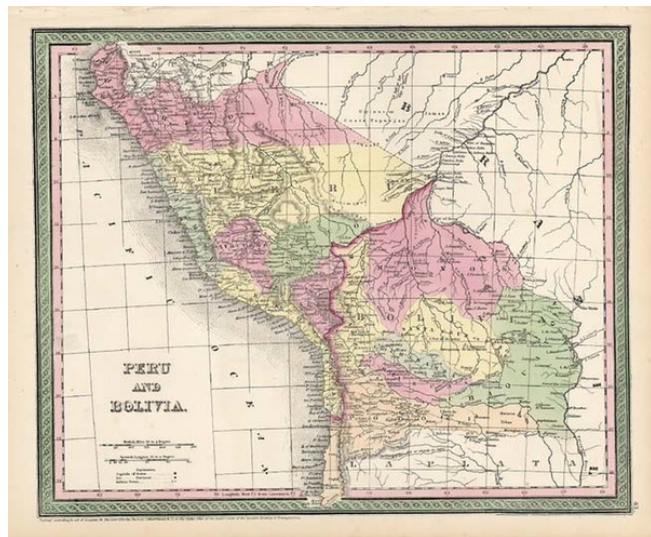

## Peru and Bolivia

**Stock#:** 8416  
**Map Maker:** Thomas, Cowperthwait & Co.  
**Date:** 1850  
**Place:** Philadelphia  
**Color:** Hand Colored  
**Condition:** VG  
**Size:** 15 x 12.5 inches  
**Price:** SOLD

### Description:

Detailed map of Peru and Bolivia, colored by the various provinces. Shows towns, roads, rivers, mountains, islands, etc.