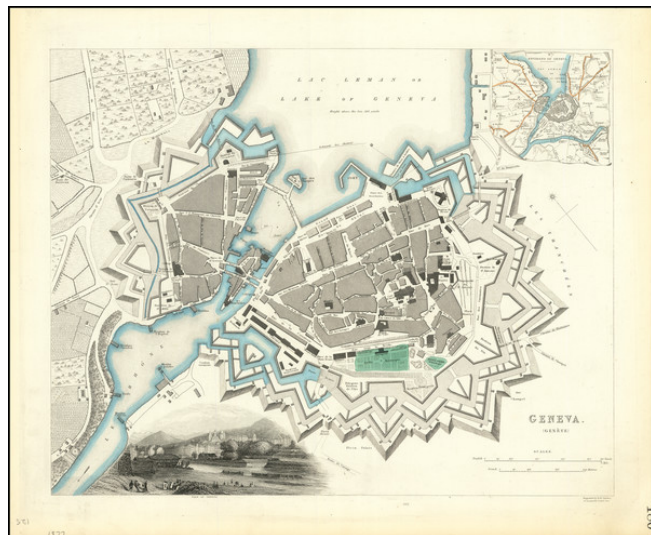

Barry Lawrence Ruderman Antique Maps Inc.

7407 La Jolla Boulevard
La Jolla, CA 92037

www.raremaps.com

(858) 551-8500
blr@raremaps.com

Geneva [Genève]

Stock#: 84085
Map Maker: SDUK
Date: 1870
Place: London
Color: Hand Colored
Condition: VG+
Size: 14.5 x 11.5 inches
Price: \$ 145.00

Description:

Fabulous town plan of Geneva, with a small vignette view of the city.

Detailed Condition: