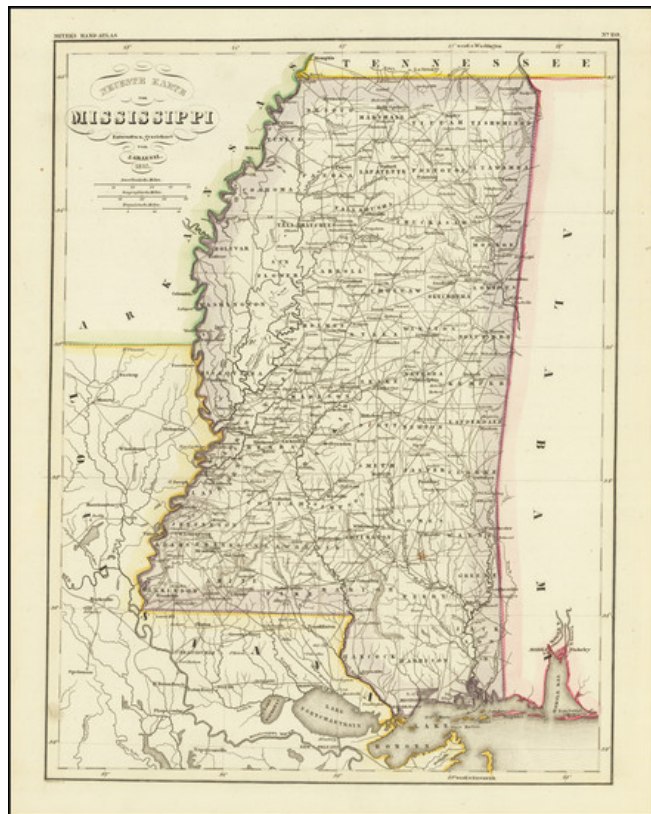

**Barry Lawrence Ruderman
Antique Maps Inc.**

7407 La Jolla Boulevard
La Jolla, CA 92037

www.raremaps.com

(858) 551-8500
blr@raremaps.com

Neueste Karte von Mississippi.....1853

Stock#: 84074
Map Maker: Meyer
Date: 1852
Place: Hildburghausen
Color: Hand Colored
Condition: VG+
Size: 11.5 x 15 inches
Price: \$ 175.00

Description:

Elegantly engraved & detailed map of Mississippi, taken and based upon Tanner's work in the early 1840s.

Shows counties, towns, roads, rivers, etc.

Detailed Condition: