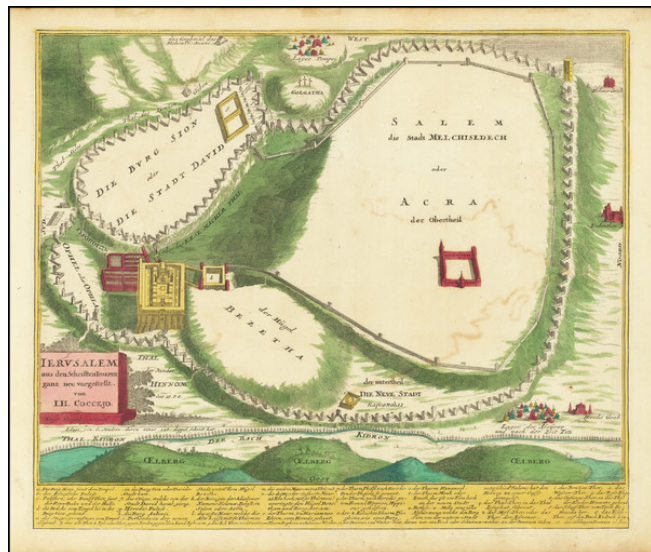

## Ierusalem aus den Schrifften Iosephi ganz neu vorgestrellt von I. H. Coccejo.

**Stock#:** 83925  
**Map Maker:** Weigel  
**Date:** 1719 circa  
**Place:** Nuremberg  
**Color:** Hand Colored  
**Condition:** VG  
**Size:** 15.5 x 13 inches  
**Price:** \$ 295.00

### Description:

Unusual historical plan of Jerusalem based on the description of the Dutch theologian Johannes Henricus Coccejus.

The detailed plan includes an extensive key at bottom.

### Detailed Condition:

Old Color. Minor offsetting.