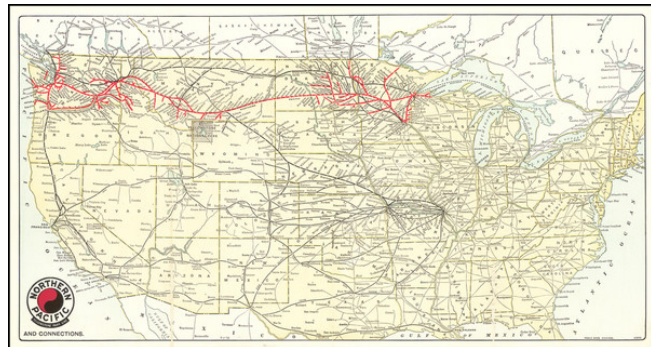

## Yellowstone National Park Northern Pacific Railway 1909

**Stock#:** 83899  
**Map Maker:** Northern Pacific Rail Road /  
Poole Brothers  
**Date:** 1909  
**Place:** Chicago  
**Color:** Color  
**Condition:** VG  
**Size:** 16.5 x 8.5 inches (map unfolded)  
**Price:** \$ 195.00

### Description:

Northern Pacific Railroad map promoting travel to Yellowstone National Park from Minnesota and Washington.

The map was prepared by the Poole Brothers firm of Chicago, a prolific railroad map maker, in 1909.

There is a general map of the United States with the routes shown, as well as another map of Yellowstone itself.

### Detailed Condition:

Folding pamphlet map, printed on two sides. Minor wear at folds.