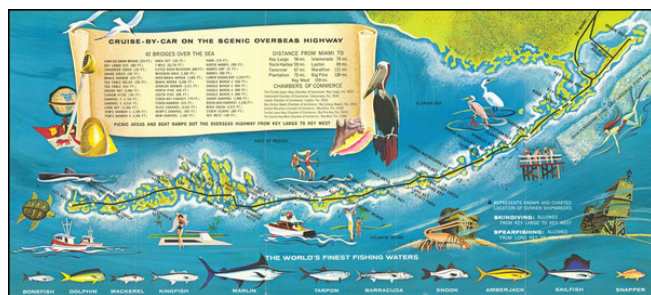

## Your treasure map . . . to the "sea" Florida Keys and Key West . . . / Cruise-By-Care On The Scenic Overseas Highway

**Stock#:** 83865  
**Map Maker:** Monroe County Advertising  
Commission  
**Date:** 1960 circa  
**Place:** n.p.  
**Color:** Color  
**Condition:** VG+  
**Size:** 19 x 8 inches  
**Price:** SOLD

### Description:

Decorative promotional map of the Florida Keys.

The entire Overseas Highway from Key Largo to Key West appears, embellished with recreation and sport fishing illustrations.