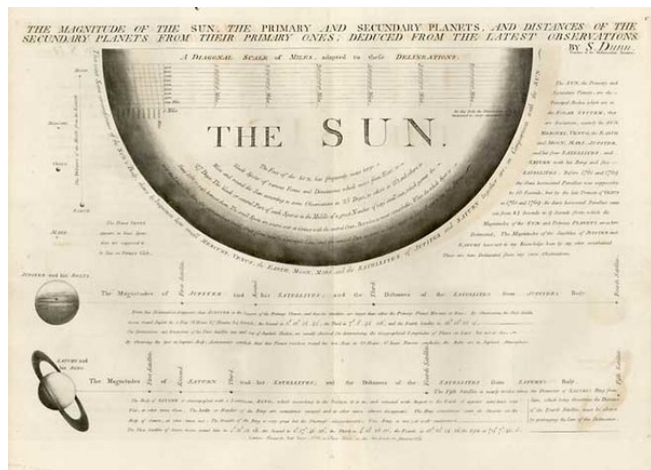

## The Magnitude of the Sun, The Primary And Secondary Planets, And Distances Of The Secondary Planets From Their Primary One; Deduced From The Latest Observations

**Stock#:** 8365  
**Map Maker:** Dunn  
**Date:** 1774  
**Place:** London  
**Color:** Uncolored  
**Condition:** VG  
**Size:** 18 x 14 inches  
**Price:** SOLD