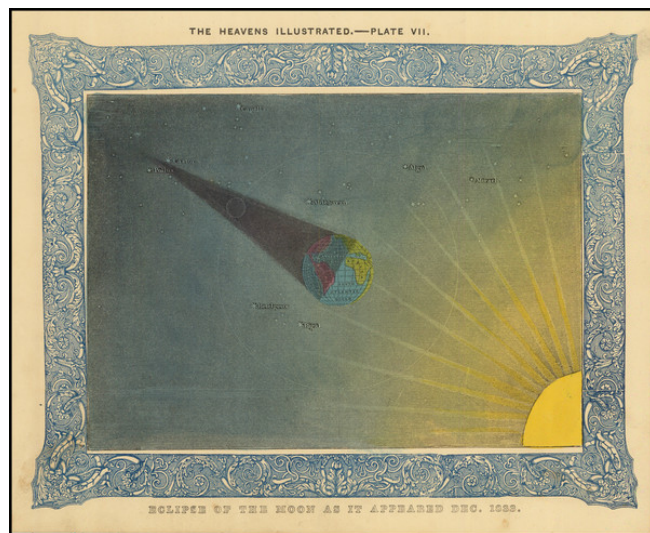

Barry Lawrence Ruderman Antique Maps Inc.

7407 La Jolla Boulevard
La Jolla, CA 92037

www.raremaps.com

(858) 551-8500
blr@raremaps.com

Eclipse of The Moon as it Appeared in Dec. 1833

Stock#: 83577
Map Maker: Bradford
Date: 1837
Place: Boston
Color: Hand Colored
Condition: VG
Size: 11 x 9 inches
Price: \$ 175.00

Description:

Rare celestial map of the Eclipse of December 1833, from a scarce work published in Boston by Duncan Bradford

The image appeared in *The Wonders of the Heavens, being a popular view of astronomy, including a full illustration of the mechanism of the heavens; embracing the sun, moon, and stars, with descriptions of the planets, comets, fixed stars, double stars, the constellations, the galaxy, or Milky-Way, the zodiacal light, aurora borealis, or northern lights, meteors, clouds, falling stars, aërolites, &c.* : Illustrated by numerous maps and engravings, published in Boston by Duncan Bradford, Samuel Griswold, Samuel Goodrich and John B. Russell in 1837.

The engravers for the work are James Archer and George W. Boynton.

Detailed Condition: