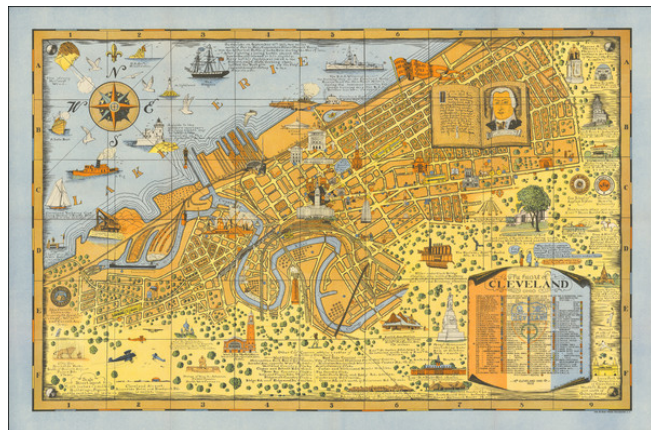

Barry Lawrence Ruderman Antique Maps Inc.

7407 La Jolla Boulevard
La Jolla, CA 92037

www.raremaps.com

(858) 551-8500
blr@raremaps.com

The heart of Cleveland Ohio Forest City

Stock#: 83449
Map Maker: Suchy
Date: 1928
Place: Rochester, NY
Color: Color
Condition: VG+
Size: 35.5 x 23 inches
Price: \$ 475.00

Description:

Fine pictorial map of Cleveland, drawn by Arthur B. Suchy.

The map includes historical vignettes, recreational details and a host of other local details.

Arthur Suchy was a commercial illustrator and graphic, born in Cleveland in 1898. While he is best known for his work as a graphic artist, he is known to have produced at least 6 pictorial maps during this career.