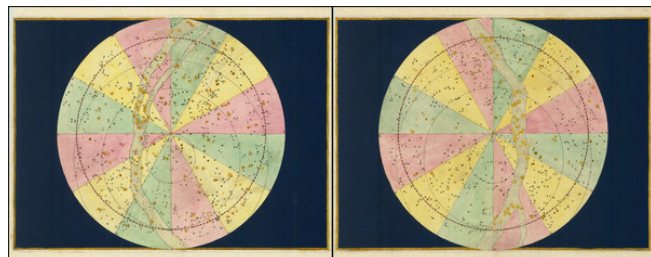

Stock#: 83287
Map Maker: Bayer
Date: 1624
Place: Augsburg
Color: Hand Colored
Condition: VG+
Size: 15 x 11 inches (each)
Price: \$ 795.00

Description:

Very nice example of Bayer's northern and southern celestial hemispheres