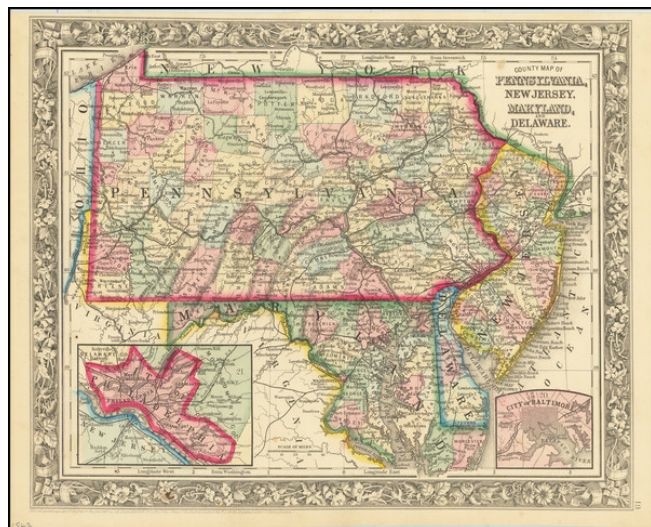

## County Map of Pennsylvania, New Jersey, Maryland, and Delaware (Inset - Baltimore and Philadelphia)

**Stock#:** 83271  
**Map Maker:** Mitchell Jr.  
**Date:** 1862  
**Place:** Philadelphia  
**Color:** Hand Colored  
**Condition:** VG+  
**Size:** 13.5 x 11 inches  
**Price:** \$ 125.00

### Description:

Detailed map of the region, colored by counties and showing towns, roads, railroads, rivers, lakes, and a host of other details. Insets of Baltimore and Philadelphia.

An excellent Civil War vintage map.