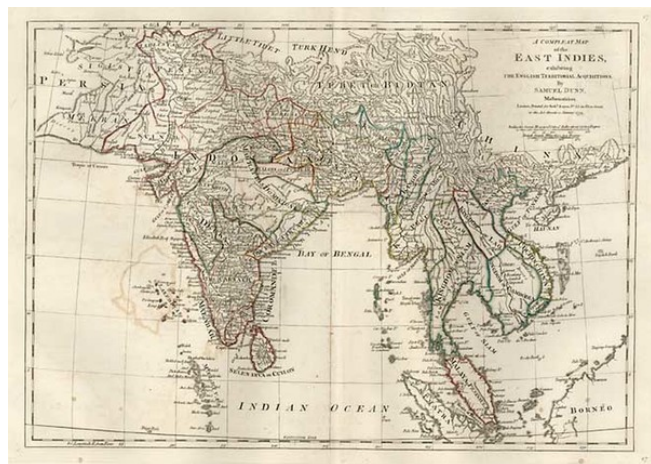

Stock#: 8314
Map Maker: Dunn
Date: 1774
Place: London
Color: Outline Color
Condition: VG
Size: 19 x 13 inches
Price: SOLD

Description:

Detailed regional map, extending from the Indian Ocean, Persia and the Maldives to Cambodia, Cochichina, the Gulf of Tonkin, Hainan, the Malay Peninsula and part of Borneo. From Dunn's New Atlas or Mundane System of Geography, printed for Robert Sayer at 53 Fleet Street, London. The true first state of the map. Wide clean margins and strong thick paper.