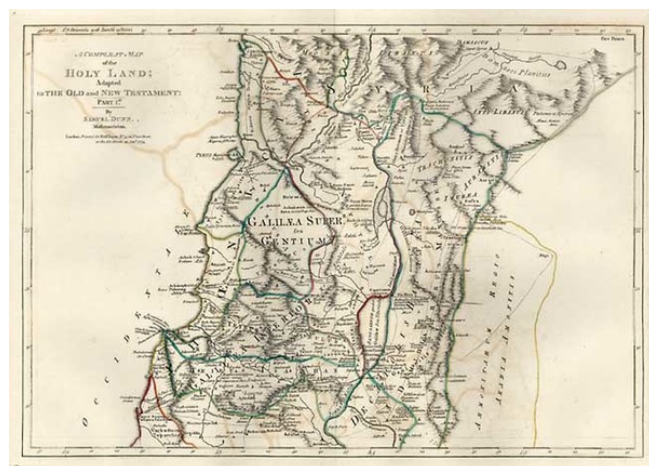

Barry Lawrence Ruderman Antique Maps Inc.

7407 La Jolla Boulevard
La Jolla, CA 92037

www.raremaps.com

(858) 551-8500
blr@raremaps.com

A Compleat Map of the Holy Land; Adapted To the Old and New Testament: Part 1st: ... 1774

Stock#: 8312
Map Maker: Dunn
Date: 1774
Place: London
Color: Outline Color
Condition: VG
Size: 19 x 13 inches
Price: SOLD

Description:

Detailed map of Syria, Galilee and Decapolis, with remarkable topographical detail, roads, towns and early biblical information. From Dunn's New Atlas or Mundane System of Geography, printed for Robert Sayer at 53 Fleet Street, London. The true first state of the map. Wide clean margins and strong thick paper.