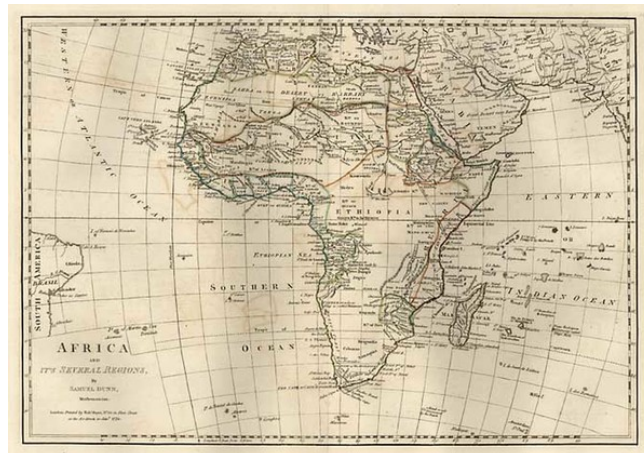

Barry Lawrence Ruderman Antique Maps Inc.

7407 La Jolla Boulevard
La Jolla, CA 92037

www.raremaps.com

(858) 551-8500
blr@raremaps.com

Africa And It's Several Regions ... 1774

Stock#: 8310
Map Maker: Dunn
Date: 1774
Place: London
Color: Outline Color
Condition: VG
Size: 19 x 13 inches
Price: SOLD

Description:

Interesting map of Africa, showing the various tribal regions, towns, mountains, rivers and other details. From Dunn's New Atlas or Mundane System of Geography, printed for Robert Sayer at 53 Fleet Street, London. The true first state of the map. Wide clean margins and strong thick paper.