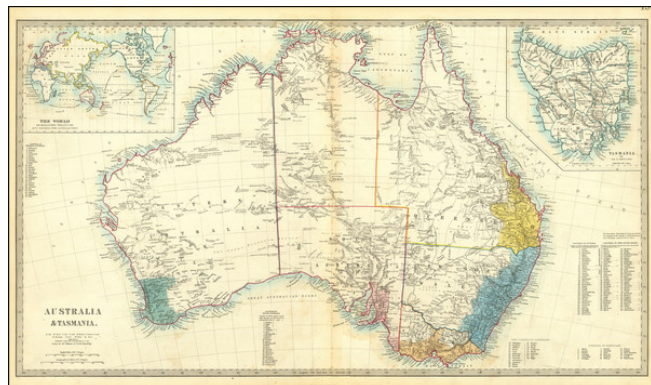

Barry Lawrence Ruderman Antique Maps Inc.

7407 La Jolla Boulevard
La Jolla, CA 92037

www.raremaps.com

(858) 551-8500
blr@raremaps.com

Australia & Tasmania

Stock#: 82888
Map Maker: SDUK
Date: 1870 circa
Place: London
Color: Outline Color
Condition: VG
Size: 27 x 15.5 inches
Price: \$ 275.00

Description:

Fine double page map of Australia, published by Thomas Letts.

The map includes several county lists for New South Wales, Victoria, South Australia and Western Australia, with a note that the Australian Agricultural Company Lands are situated in the Counties of Gloucester, Parry and Buckland and comprise about 1,000,000 acres.

Counties where gold has been discovered are labeled with an Asterisk.

Includes smaller inset maps of Tasmania and the world.

Detailed Condition: