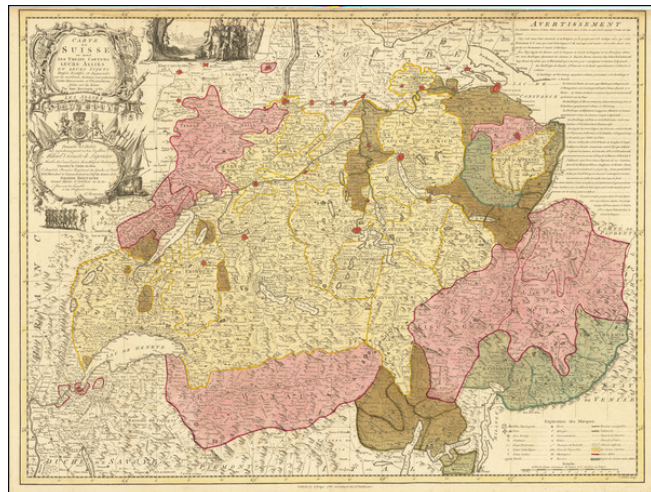

**Barry Lawrence Ruderman
Antique Maps Inc.**

7407 La Jolla Boulevard
La Jolla, CA 92037

www.raremaps.com

(858) 551-8500
blr@raremaps.com

**(Switzerland) Carte de Suisse ou sont Les Treize Cantons Leurss Allies et Leurs Sujets .
. . / A New Map of Switzerland by A. Rouvier, Revised and Improved by Iohn Rocque
Topographer to is R.H. the Prince of Wales, 1760.**

Stock#: 82509
Map Maker: Rocque
Date: 1760
Place: London
Color: Hand Colored
Condition: VG
Size: 26.5 x 20.5 inches
Price: \$ 895.00

Description:

Rare map of Switzerland, published by the famous English mapmaker, John Rocque, in London and engraved by Thomas Kitchin.

Among the more noteworthy aspects of the map is the reference to "Les Glaciers", a precursor to the naming of Mont Blanc.

Rocque gives credit to Abraham Rouvier for the construction of the map.

Detailed Condition:

Old Color.