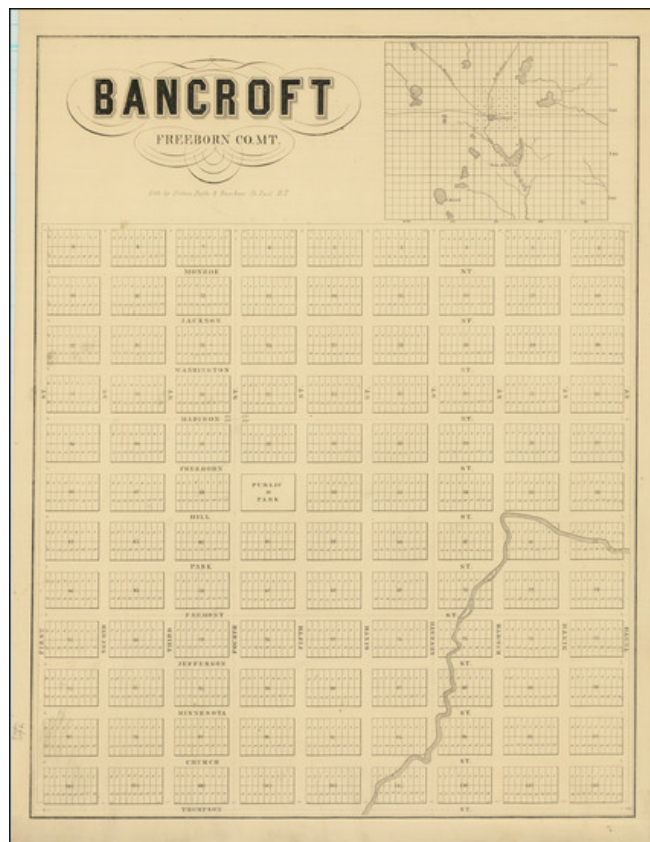

## Bancroft Freeborn Co. MT [Minnesota Territory]

**Stock#:** 82401  
**Map Maker:** Holmes, Payte & Buechner  
**Date:** 1855 circa  
**Place:** St. Paul, Minnesota Territory  
**Color:** Uncolored  
**Condition:** VG+  
**Size:** 20 x 26.5 inches  
**Price:** \$ 2,400.00

Today, Bancroft is somewhat smaller than the street plan laid out on this map, having been surpassed by Albert Lea, which is not indicated on the wider-focus inset map in the upper right corner. As the town of Albert Lea is not shown (though the lake of the same name is), it is reasonable to assume that the map was printed at or before its founding in 1855.

The inset in the upper-right indicates roads north to Faribault and Mankato, as well as an east-west road that was probably the southernmost transit across the Territory at the time.

**Barry Lawrence Ruderman  
Antique Maps Inc.**

Streets, blocks, and lots are all labeled.

OCLC lists the map as 1856, as with some of Holmes, Payte & Buechner's other works. We feel that the date of circa 1855 is appropriate.

**Provenance**

Deaccessioned from Minnesota Historical Society along with a number of other examples of the same.