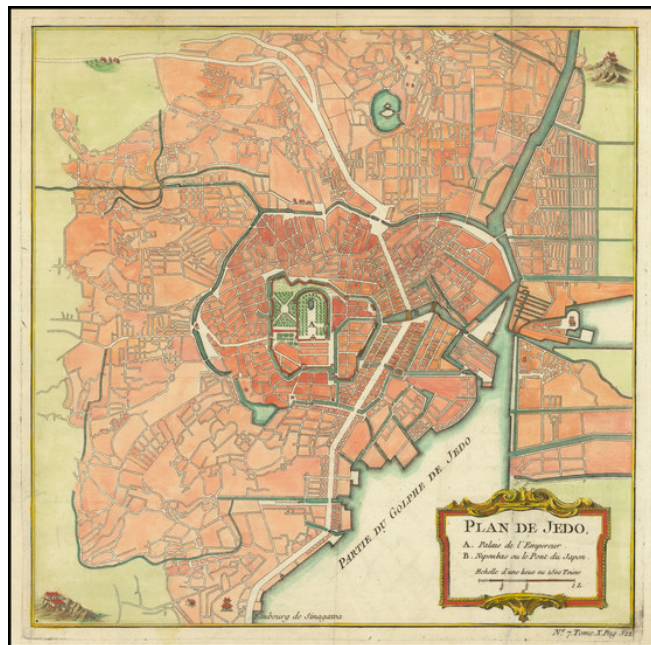

## (Tokyo) Plan De Jedo

**Stock#:** 82358  
**Map Maker:** Bellin  
**Date:** 1749  
**Place:** Paris  
**Color:** Hand Colored  
**Condition:** VG+  
**Size:** 10 x 10 inches  
**Price:** \$ 395.00

### Description:

Highly detailed antique map of Tokyo, with key in the title locating major places, published by Jacques Nicolas Bellin in Paris in 1749.

This is one of the earliest European maps of Tokyo that a collector can hope to obtain.

The Palace of the Emperor, at the center of the map, is labeled.