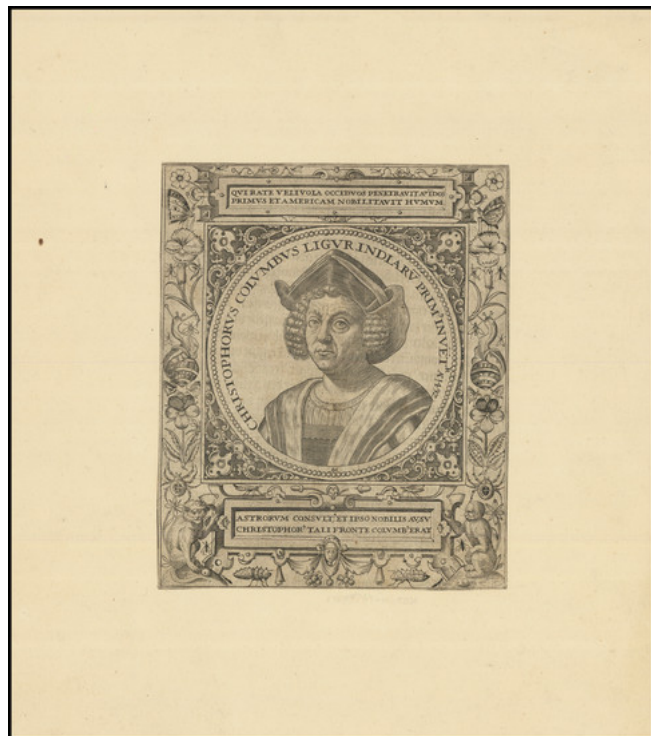

**Barry Lawrence Ruderman
Antique Maps Inc.**

7407 La Jolla Boulevard
La Jolla, CA 92037

www.raremaps.com

(858) 551-8500
blr@raremaps.com

[Portrait] Christophorus Columbus Ligur, Indiaru Prim'Invetr. Ao. 1492

Stock#: 82357
Map Maker: De Bry
Date: 1594
Place: Frankfurt
Color: Uncolored
Condition: VG
Size: 5 x 6 inches
Price: \$ 395.00

Description:

Finely engraved Portrait of Columbus from De Bry's Grand Voyages.

Detailed Condition:

Trimmed to neatline and mounted on a larger sheet of archival paper.