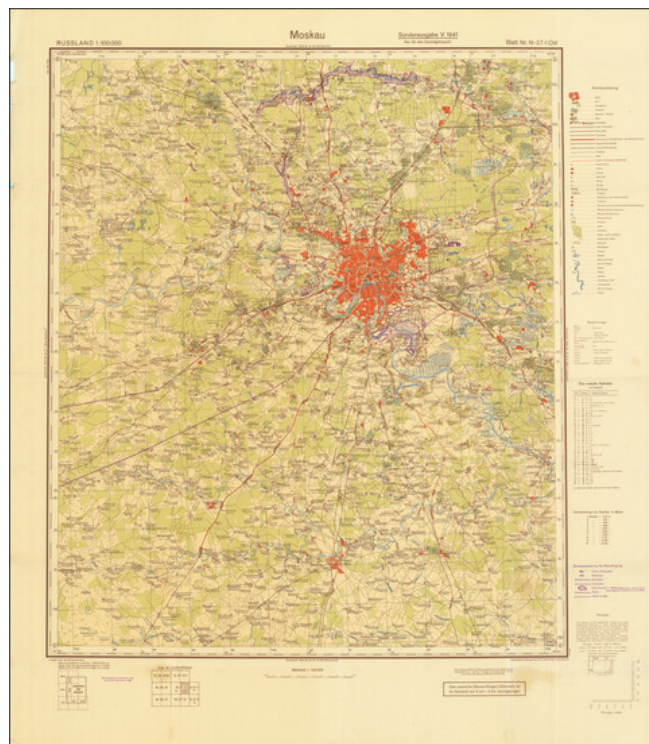

Barry Lawrence Ruderman Antique Maps Inc.

7407 La Jolla Boulevard
La Jolla, CA 92037

www.raremaps.com

(858) 551-8500
blr@raremaps.com

(Second World War - Operation Barbarossa) Moskau Blatt Nr. N-37-1 Ost

Stock#: 82349
Map Maker: General Staff of the German Army
Date: 1941
Place: Germany
Color: Color
Condition: VG
Size: 29.5 x 34 inches
Price: \$ 950.00

Description:

German Military Mapping of Moscow and Environs from Operation Barbarossa.

Exact color-printed map of Moscow and its surrounding region, published for the German General Staff either just prior to, or during, Operation Barbarossa, the Nazi assault on the Soviet Union.

The map includes both Russian toponyms and German transliterations, no doubt vital for non-Russian-speaking German troops trying to find their way around featureless Soviet farmland.

As with most of the military surveys from the 20th century, this map lists its sources in the lower-left corner. Interestingly, the primary sources date from 1919 to 1931, with final updates from the Soviet *Atlas Mira* II, 1939 edition. The 1920s and '30s saw massive changes to Moscow as Stalin and the Soviet Union began several major urban planning, industrialization, and agrarian projects. It seems doubtful that the *Atlas Mira* was sufficiently accurate to update sources that were a decade or more out-of-date.

Detailed Condition:

**Barry Lawrence Ruderman
Antique Maps Inc.**

7407 La Jolla Boulevard
La Jolla, CA 92037

www.raremaps.com

(858) 551-8500
blr@raremaps.com

(Second World War - Operation Barbarossa) Moskau Blatt Nr. N-37-1 Ost