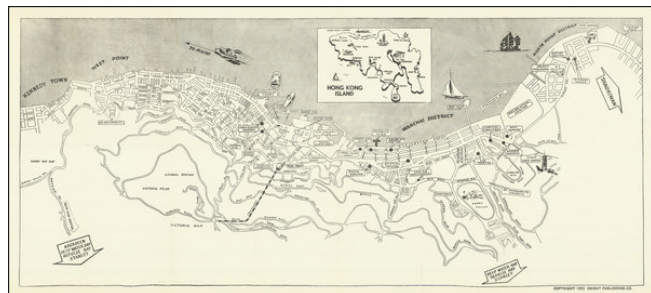

## [ Victoria ] Hong Kong Island

**Stock#:** 82303  
**Map Maker:** Orient Publishing Company  
**Date:** 1955  
**Place:** Hong Kong  
**Color:** Uncolored  
**Condition:** VG+  
**Size:** 28.75 x 12.5 inches  
**Price:** \$ 1,100.00

### Description:

Scarce map of Victoria, extending from Kennedy Town in the East to North Point District (Tsat Tsz Mui).

The map is centered on Wan Chai and Central, illustrating important points of interest, streets, ferry lines, etc.