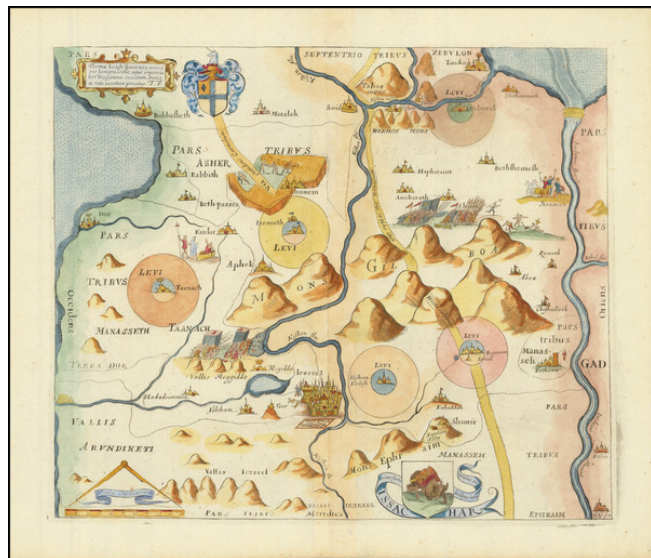

Barry Lawrence Ruderman Antique Maps Inc.

7407 La Jolla Boulevard
La Jolla, CA 92037

www.raremaps.com

(858) 551-8500
blr@raremaps.com

Issachar

Stock#: 82202
Map Maker: Fuller
Date: 1650
Place: London
Color: Hand Colored
Condition: VG+
Size: 13 x 11 inches
Price: \$ 345.00

Description:

The Tribe of Issachar

Decorative map of a the region bounded by the Jordan River, Iezreel and the Kishon River, which dissect the map from north to south.

Shows towns, mountains, rivers, encampments, important routes, etc. From *A Pisgah-Sight of Palestine . . .*