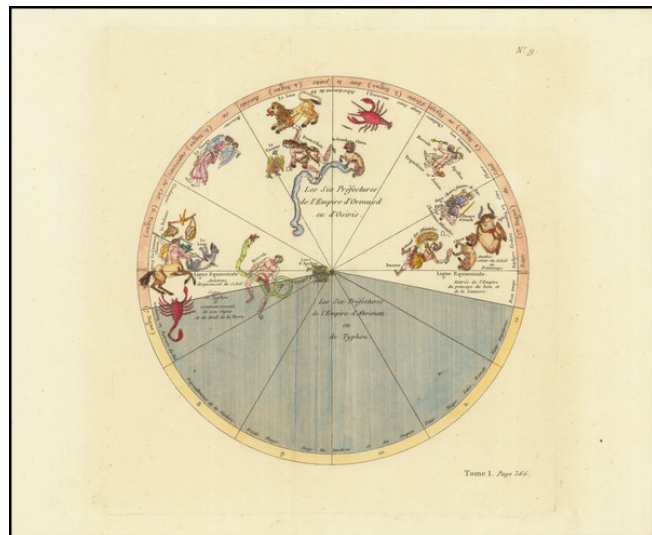

Barry Lawrence Ruderman Antique Maps Inc.

7407 La Jolla Boulevard
La Jolla, CA 92037

www.raremaps.com

(858) 551-8500
blr@raremaps.com

[Constellations, No. 9]

Stock#: 81822
Map Maker: Dupuis
Date: 1668
Place: Amsterdam
Color: Hand Colored
Condition: VG+
Size: 8.75 x 9 inches
Price: \$ 175.00

Description:

From A Celestial Atlas on Cult Religions

Interesting view of the constellations, showing the procession of the signs of the zodiac in the northern hemisphere and the changing of the seasons. The map is curiously divided into the winter months "the six prefectures of the empire of Ahriman (the devil in Zoroastrianism)" and "the six prefectures of the empire of Ormus also Osiris." This delightful chart was published by Charles Francois Dupuis in the atlas volume his *Origine des tous les cultes ou religion universelle*, this work was printed in 1822.

Constellations shown on the map are the signs of the zodiac, including Cancer, Aquarius, Scorpio, and Libra, as well as other constellations such as Anubis, Canis, and Leo. The upper six months of the year are lighter, while the lower six are shaded, as described early. Each of the signs has a description of the climate that accompanies it, ranging from "Cold. Rains." to "Flowers. Heat." This fantastic description of the passing of time makes for a wonderful object.