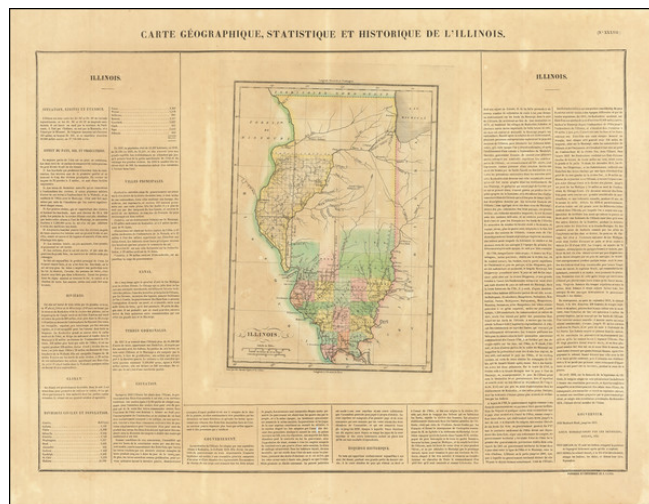

## Carte géographique, statistique et historique de l'Illinois

**Stock#:** 81812  
**Map Maker:** Buchon  
**Date:** 1825  
**Place:** Paris  
**Color:** Hand Colored  
**Condition:** Good  
**Size:** 24 x 17 inches  
**Price:** \$ 275.00

#### *The First Map of Illinois Published in Europe*

nice example of Buchon's early map of Illinois Territory, showing very early county configurations and other interesting details.

Buchon's atlas was the first foreign atlas to include a separate map of Illinois and is one of the very earliest representations of Illinois in any atlas.

### Detailed Condition:

Original hand-color. Moderate toning.