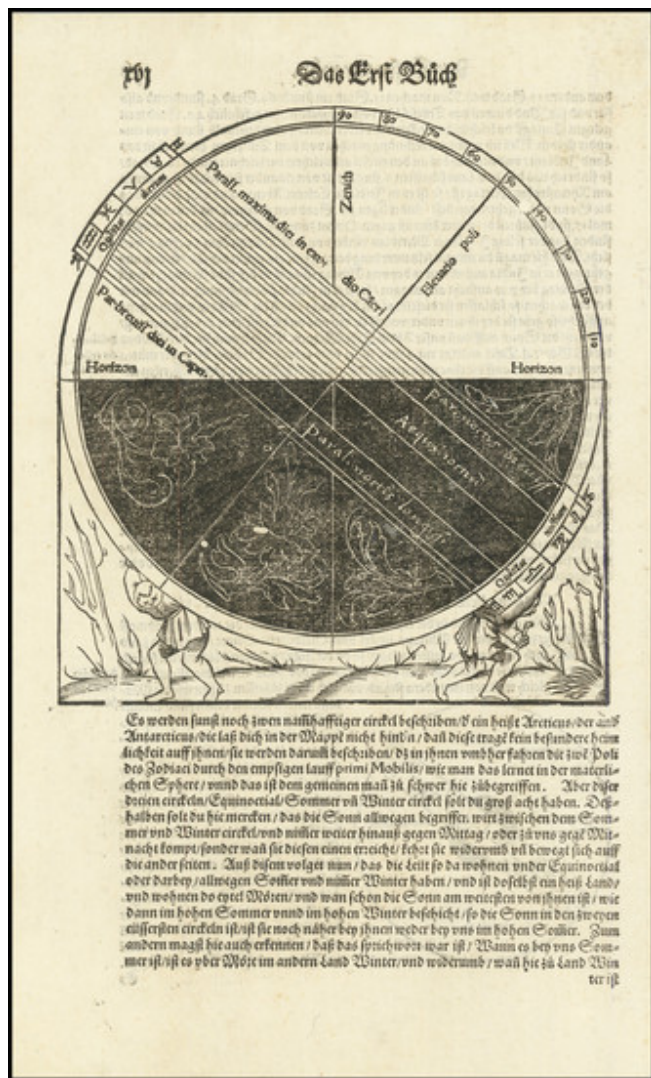

## [Untitled Celestial Model]

**Stock#:** 81726  
**Map Maker:** Munster  
**Date:** 1560 circa  
**Place:** Basel  
**Color:** Uncolored  
**Condition:** VG  
**Size:** 6.5 x 11 inches  
**Price:** SOLD

### Description:

Decorative celestial model, showing the Tropic of Cancer, Tropic of Capricorn, the Horizon and several of the constellations which appear in the "Antipodes," from an early edition of Munster's *Cosmographia*.